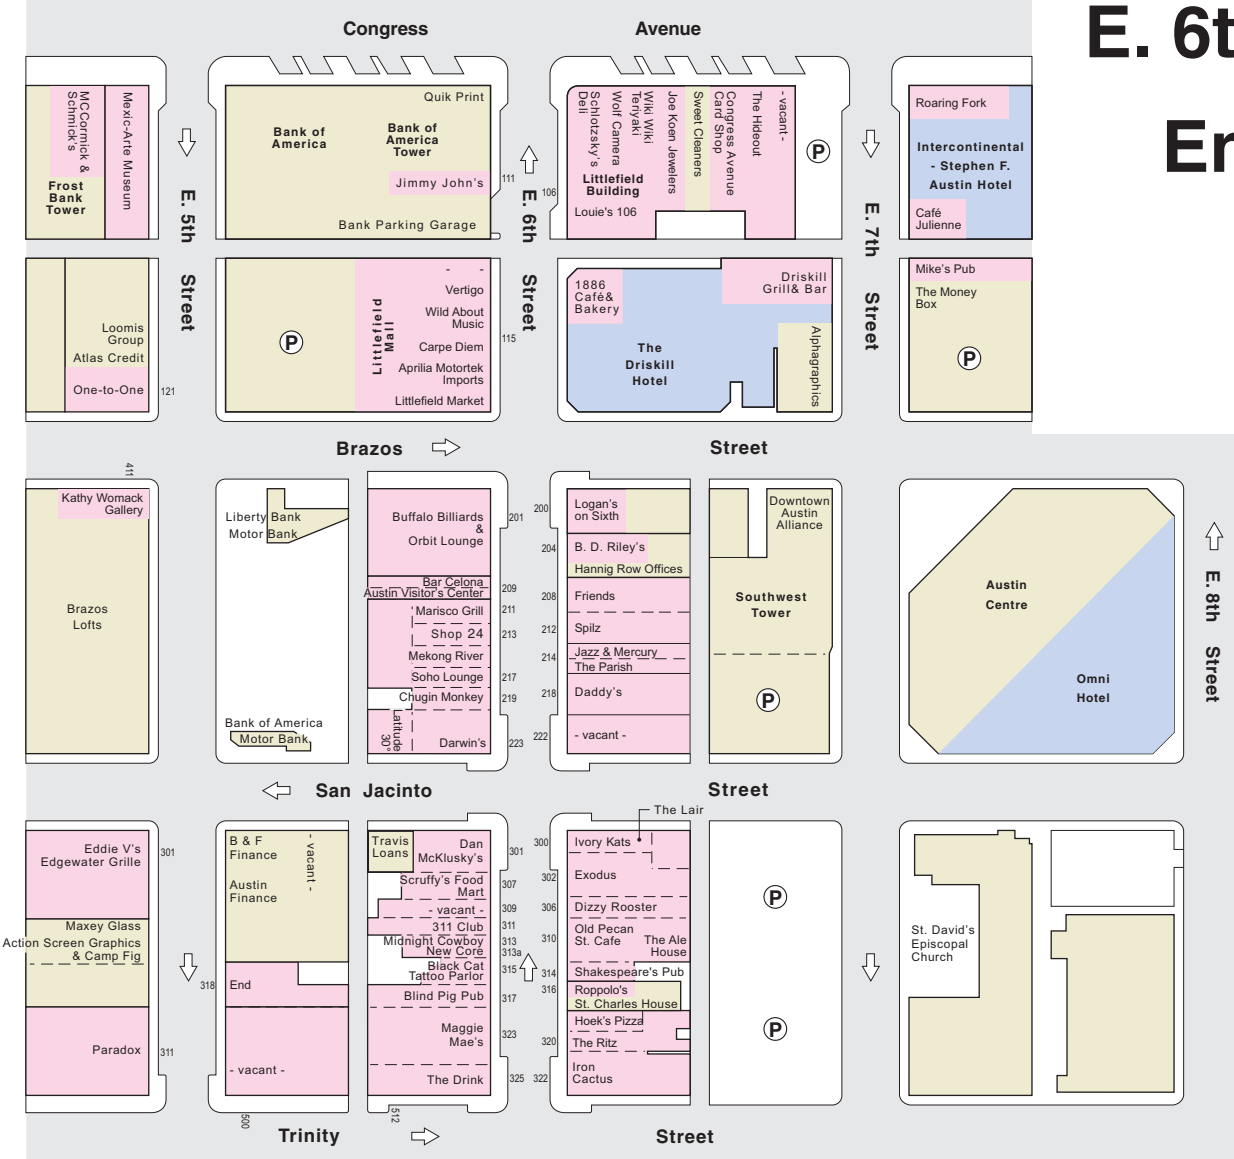

E. 6th St. / Red River St. Entertainment Area

- Nightclubs, Restaurants, Museums and Retail
- Hotels
- P Public Parking
- One-Way Street

Revised July 14, 2006

City of Austin
Economic Growth & Redevelopment Services Office

This map has been produced by the City of Austin for the sole purpose of aiding planning decisions and is not warranted for any other use. No warranty is made by the City regarding its accuracy or completeness.